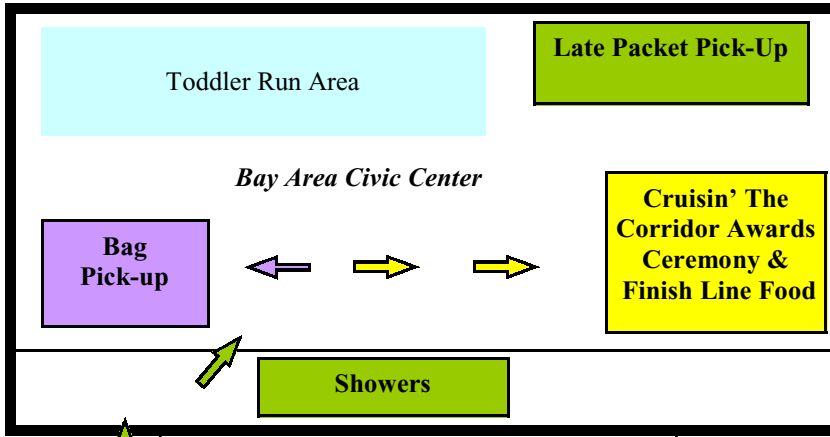

Depot

Services For Crusin' The Corridor Only

Services For Marathon, Half & Relay

Services For All Races

Bretting Community Center

Marathon, Half-Marathon and Relay Start Line Shuttle Pick-Up Area

Maitland, Singler, Van Vlack Building

NO RACEDAY PARKING IN THIS LOT

HeatSheets & Finishers Medal

Timing Van

Chip Removal

Finish Line

Third Street West

Third Avenue West

# Race Day Finish Area Map

4th Av W

Cruisin' The Corridor Shuttle Pick-Up Area

Associated Bank