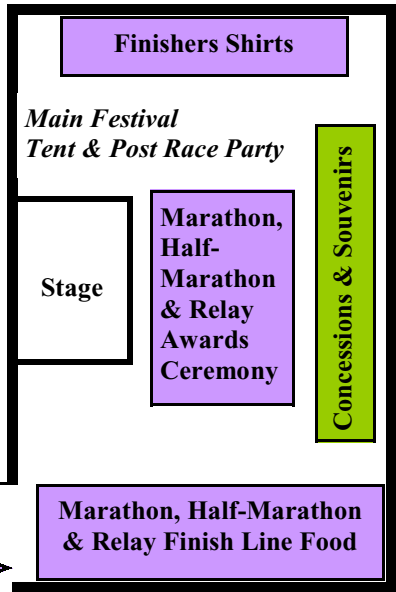

Depot

Services For Crusin' The Corridor Only

Services For Marathon, Half & Relay

Services For All Races

Bretting Community Center

Marathon, Half-Marathon and Relay Start Line Shuttle Pick-Up Area

Maitland, Singler, Van Vlack Building

NO RACEDAY PARKING IN THIS LOT

HeatSheets & Finishers Medal

Timing Van

Chip Removal

Finish Line

Third Street West

Third Avenue West

# Race Day Finish Area Map

4th Av W

Cruisin' The Corridor Shuttle Pick-Up Area

Associated Bank