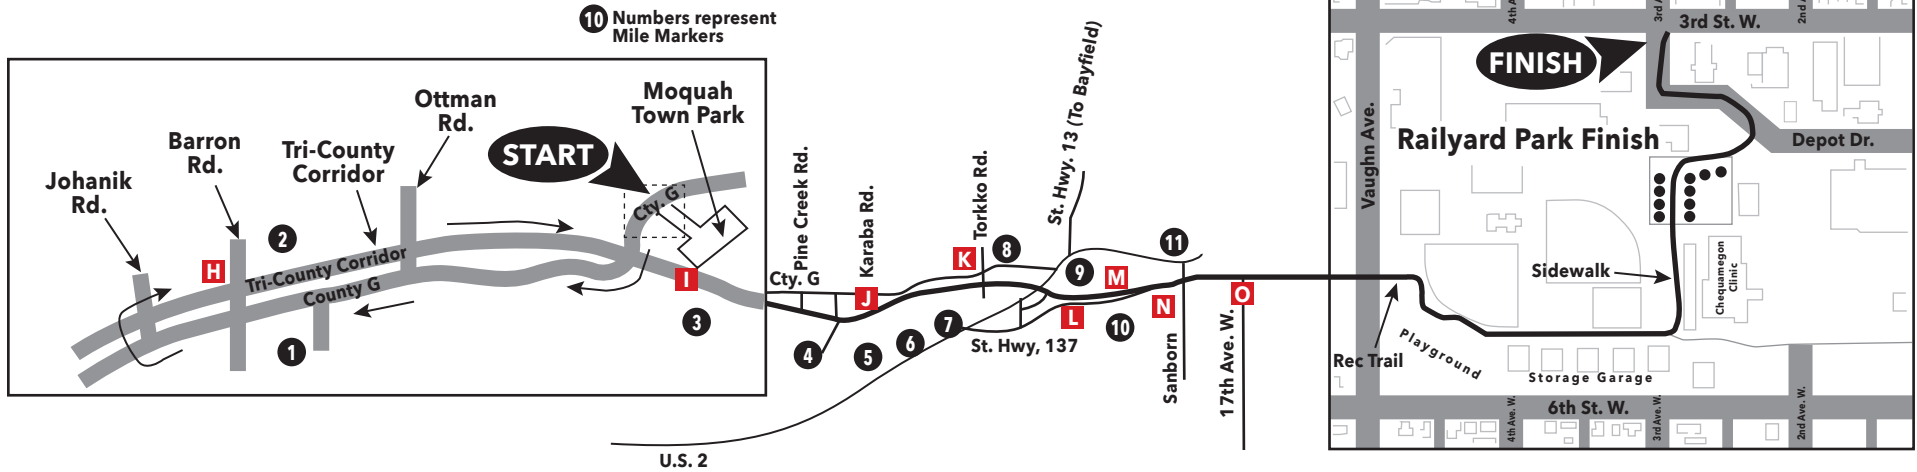

BAY AREA CIVIC CENTER
 Home of the Packet Pick-up/Pasta Feed/Shuttle
 Buses/Finish Line/Blues & Brews Festival
 320 4th Ave West, Ashland WI 54806

PARKING AREA
 Near the Half-Marathon Start Area
 23700 Pilsen Town Hall Rd., Moquah WI

MEMORIAL MEDICAL CENTER
WHISTLESTOP HALF-MARATHON MAP
 Moquah, WI to Ashland, WI
8:30 am Start
COURSE MAP AND ELEVATION CHART

WhistleStop Marathon Aid Stations & Locations

- Start:**
- H** Barron Road: 1.6 mi
 - I** Moquah Town Park: 3.0 mi
 - J** Karaba Road: 5.0 mi
 - K** Torkko Road: 7.6 mi
 - L** Experiment Farm: 8.6 mi
 - M** Sajdak Road: 9.9 mi
 - N** Golf Course Road: 10.7 mi
 - O** 17th Avenue West: 12.0 mi
 - Finish**, 3rd Avenue & 3rd Street: 13.1 mi
- **No Pets Allowed At Spectator Points**

Distances Between Aid Stations

- H** Aid Station 1, Barron Road: 1.6 mi
- I** Aid Station 2, Moquah Town Park: 1.4 mi
- J** Aid Station 3, Karaba Road: 2.0 mi w/food
- K** Aid Station 4, Torkko Road: 2.6 mi w/food
- L** Aid Station 5, Experiment Farm: 1.0 mi w/food
- M** Aid Station 6, Sajdak Road: 1.3 mi w/food
- N** Aid Station 7, Golf Course Road: .8 mi w/food
- O** Aid Station 8, 17th Avenue West: 1.3 mi w/food
- Finish line**, 3rd Avenue & 3rd Street: 1.1 mi