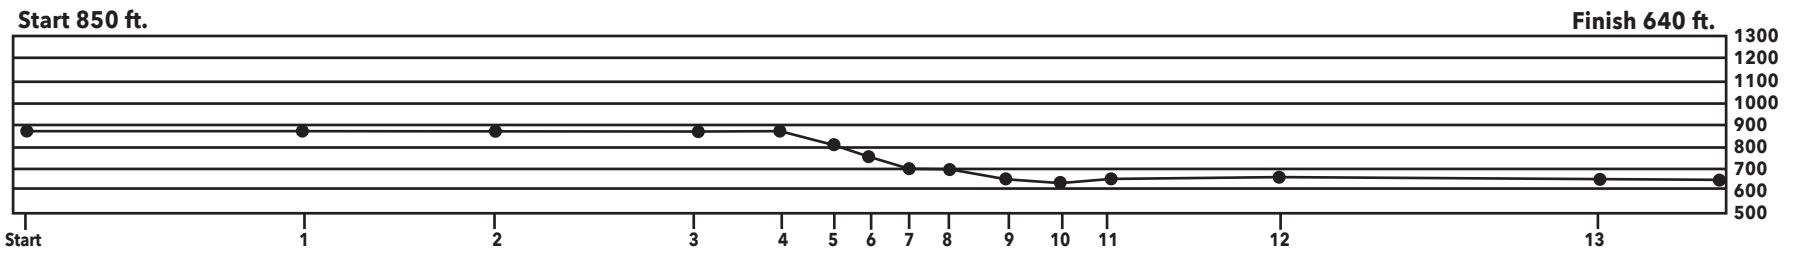

MEMORIAL MEDICAL CENTER
WHISTLESTOP HALF-MARATHON MAP
 Moquah, WI to Ashland, WI
8:30 am Start
COURSE MAP AND ELEVATION CHART

WhistleStop Marathon Aid Stations & Locations

- Start:**
- H** Barron Road: 1.6 mi
 - I** Moquah Town Park: 3.0 mi
 - J** Karaba Road: 5.0 mi
 - K** Torkko Road: 7.6 mi
 - L** Experiment Farm: 8.6 mi
 - M** Sajdak Road: 9.9 mi
 - N** Golf Course Road: 10.7 mi
 - O** 17th Avenue West: 12.0 mi
 - Finish**, 3rd Avenue & 3rd Street: 13.1 mi
- **No Pets Allowed At Spectator Points**